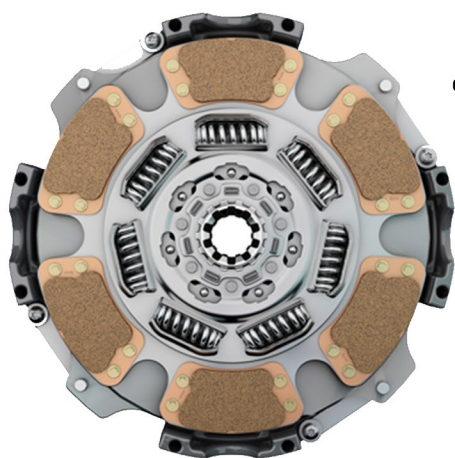

Oil Fill
Hubcap
\$15.05^{EA}
CHR 1869

Oil Fill
Hubcap
\$15.05^{EA}
CHR 1643

Oil Fill
Hubcap
\$24.05^{EA}
CHR 1696

The Eaton Easy Pedal Advantage® is North America's No. 1 clutch, offering more protection, less maintenance, and maximum uptime and performance. With the use of assist springs, the Easy-Pedal™ design reduces pedal effort by as much as 50%, increasing driver satisfaction and ease of operation.

Core Features:

- Patent-pending release bearing provides increased lubrication and improved strength to extend the life of the clutch
 - Steel-backed bushings resist wear for increased service life
 - Premium damper reduces drivetrain torsionals
- Proprietary facing material to provide longer disc facing life
- Kwik-Adjust and proven Powerthread™ technology simplifies clutch adjustment
- Adjusting requires approximately half the movement of standard adjusting rings
 - Interchangeable with all current twin plate models
- Positive separator pin assures equal plate separation, smoother engagement and cooler operation

Easy Pedal Advantage

\$759.99^{EA}
SP 308925 82

\$949.99^{EA}
SP 308925 25

Advantage Self Adjust Clutch

\$859.00^{EA}
SP 309701 82

\$1099.99^{EA}
SP 309701 25

Powering Business Worldwide

Use your inner Circle Rewards to receive \$150 off select Eaton Manual Clutches