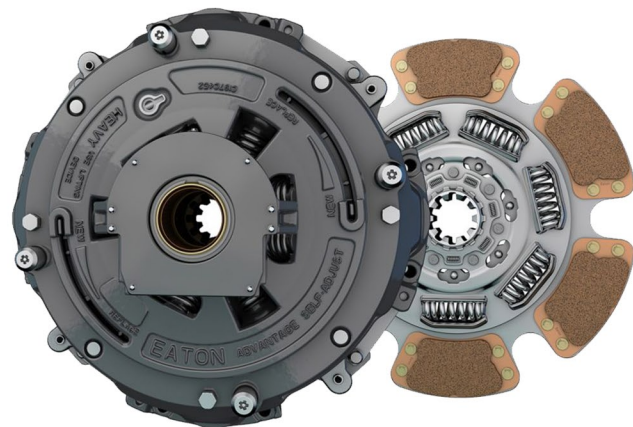

Oil Fill
Hubcap
\$15.05^{EA}
CHR 1869

Oil Fill
Hubcap
\$15.05^{EA}
CHR 1643

Oil Fill
Hubcap
\$24.05^{EA}
CHR 1696

The Eaton Easy Pedal Advantage® is North America's No. 1 clutch, offering more protection, less maintenance, and maximum uptime and performance. With the use of assist springs, the Easy-Pedal™ design reduces pedal effort by as much as 50%, increasing driver satisfaction and ease of operation.

Core Features:

- Patent-pending release bearing provides increased lubrication and improved strength to extend the life of the clutch
 - Steel-backed bushings resist wear for increased service life
 - Premium damper reduces drivetrain torsionals
- Proprietary facing material to provide longer disc facing life
- Kwik-Adjust and proven Powerthread™ technology simplifies clutch adjustment
- Adjusting requires approximately half the movement of standard adjusting rings
 - Interchangeable with all current twin plate models
- Positive separator pin assures equal plate separation, smoother engagement and cooler operation

Easy Pedal Advantage

\$759.99^{EA}
SP 308925 82

\$949.99^{EA}
SP 308925 25

Advantage Self Adjust Clutch

\$859.00^{EA}
SP 309701 82

\$1099.99^{EA}
SP 309701 25

Powering Business Worldwide

Use your inner Circle Rewards to receive \$150 off select Eaton Manual Clutches

Mobil Delvac™

helps protect against thermal breakdown at high operating temperatures, while still providing outstanding performance at sub-zero temperatures.

1gal ATF 668
\$32.89^{EA}
 MBL 126980

5gal ATF 668
\$157.59^{EA}
 MBL 126982